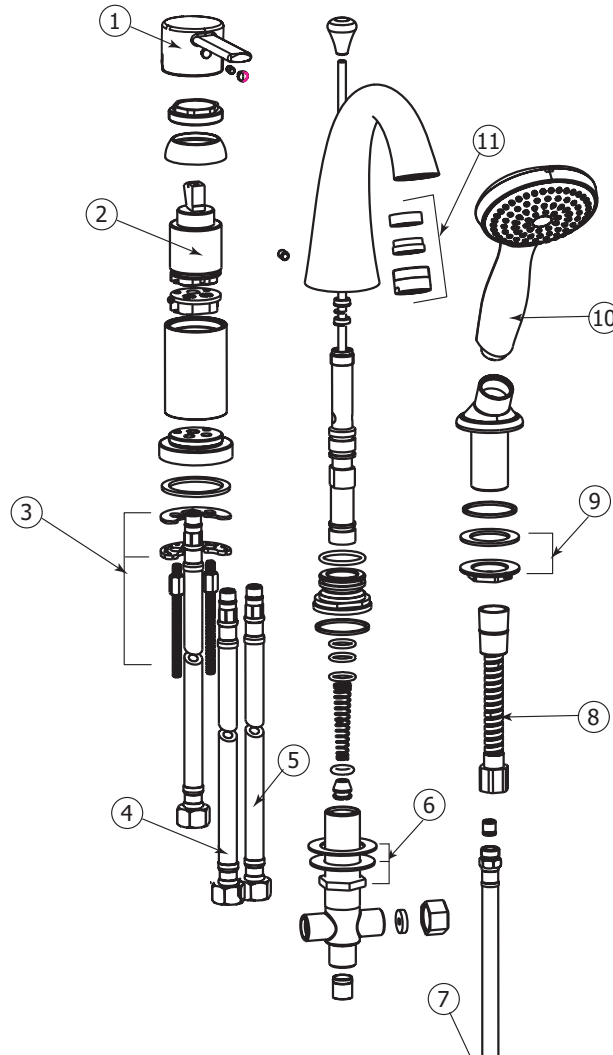

3-piece deckmount tub filler with handshower

FEATURES

Single-control lever with pressure balance cartridge
 Cartridge #ALT76069900
 Solid brass
 Single spray handshower with reduced water-efficient
 flow: 2.0 gpm (7.6 L/min)
 Spout water flow: 5.5 gpm (20.8 L/min)
 5' hidden hose
 1/2" female connections

SPECS AT LARGE

Total spout projection: 9 1/8"

CC spout projection: 7 7/16"

Total height: 6"

Total height handshower: 7 7/8"

Flow rate spout: 5.5 gpm (20.8 L/min)

Flow rate handshower: 2 gpm (7.6 L/min)

Mounting hole: 1 3/8"

Counter depth: 1 1/2" max

FAUCET COMPONENTS

EXPLOSION PARTS

- 1 ALT7-30-782-01: handle
- 2 ALT7-30-789-00: cartridge
- 3 ALT7-30-742-00: tie-down kit for mixing valve
- 4 ALT7-30-744-00: hot water supply hose
- 5 ALT7-30-743-00: cold water supply hose
- 6 ALT7-30-724-00: tie-down kit for spout
- 7 ALT7-30-796-00: extension hose
- 8 ALT7-30-794-00: handshower flexible hose
- 9 ALT7-30-728-00: tie-down for handshower
- 10 ALT7-30-754-01: handshower