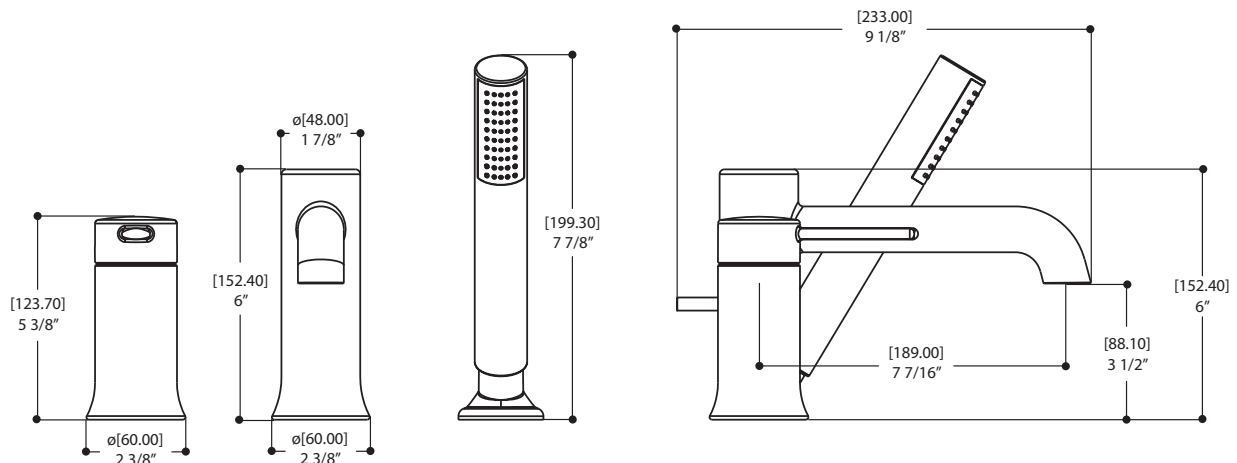

3-piece deckmount tub filler with handshower

FEATURES

Single-control lever with pressure balance cartridge
 Cartridge #ALT76069900
 Solid brass
 Single spray handshower with reduced water-efficient
 flow: 2.0 gpm (7.6 L/min)
 Spout water flow: 5.5 gpm (20.8 L/min)
 5' hidden hose
 1/2" female connections

SPECS AT LARGE

Total spout projection: 9 1/8"

CC spout projection: 7 7/16"

Total height: 6"

Total height handshower: 7 7/8"

Flow rate spout: 5.5 gpm (20.8 L/min)

Flow rate handshower: 2 gpm (7.6 L/min)

Mounting hole: 1 3/8"

Counter depth: 1 1/2" max

FAUCET COMPONENTS

EXPLOSION PARTS

- 1 ALT7-30-782-01: handle
- 2 ALT7-30-789-00: cartridge
- 3 ALT7-30-742-00: tie-down kit for mixing valve
- 4 ALT7-30-744-00: hot water supply hose
- 5 ALT7-30-743-00: cold water supply hose
- 6 ALT7-30-724-00: tie-down kit for spout
- 7 ALT7-30-796-00: extension hose
- 8 ALT7-30-794-00: handshower flexible hose
- 9 ALT7-30-728-00: tie-down for handshower
- 10 ALT7-30-754-01: handshower